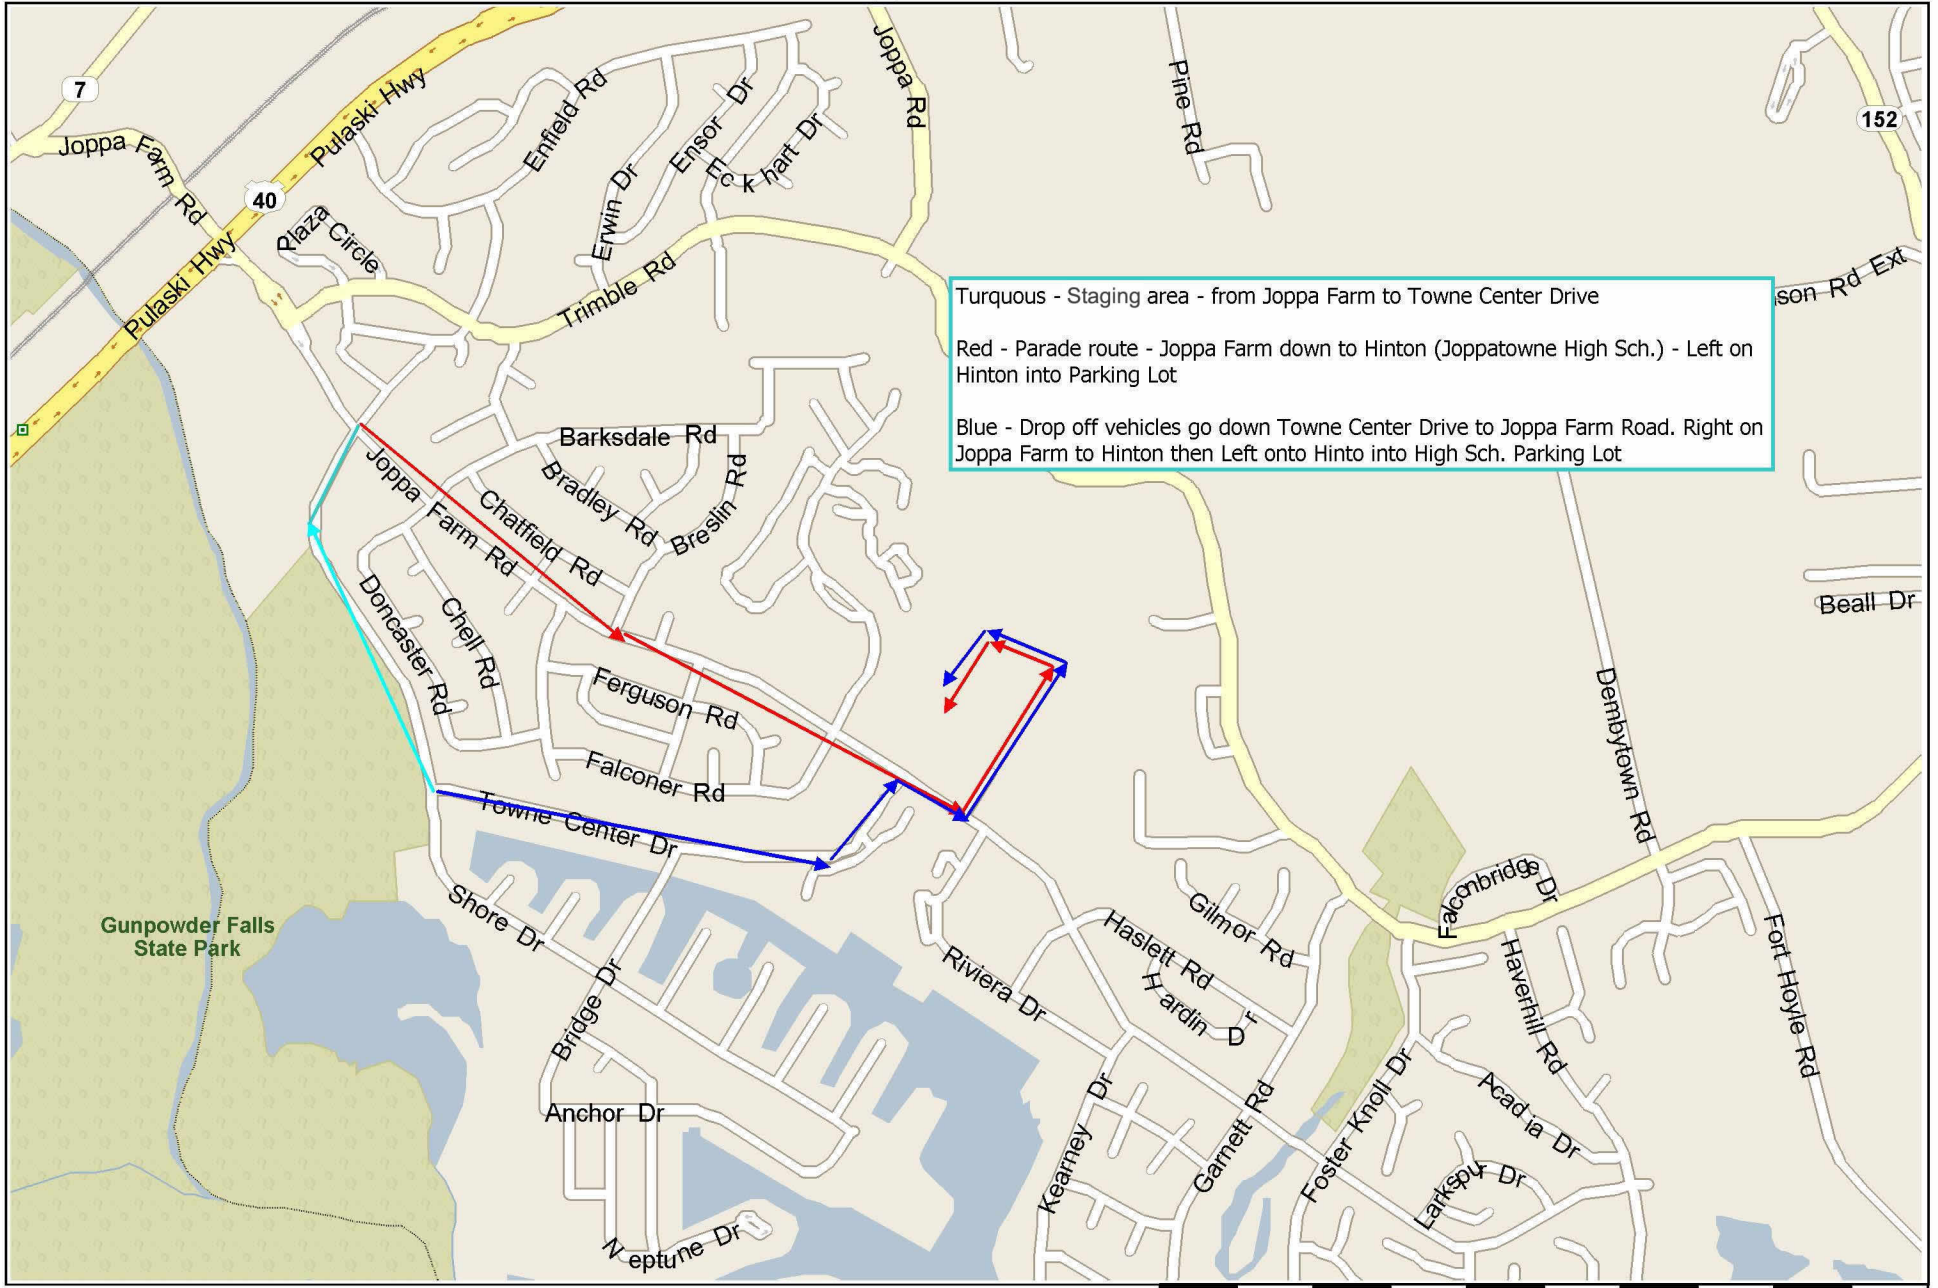

Joppatowne Parade Route

Turquoise - Staging area - from Joppa Farm to Towne Center Drive
 Red - Parade route - Joppa Farm down to Hinton (Joppatowne High Sch.) - Left on Hinton into Parking Lot
 Blue - Drop off vehicles go down Towne Center Drive to Joppa Farm Road. Right on Joppa Farm to Hinton then Left onto Hinton into High Sch. Parking Lot